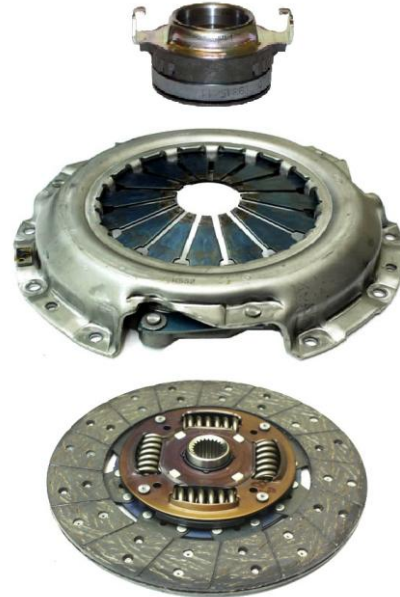

Kia Sedona – Examine Release Fork

1 Examine release fork

2 Replace clutch kit

The release fork on this application can crack and flex during actuation, resulting in lost motion & clearance difficulty. It is recommended the fork is examined and replaced if necessary during the clutch replacement process.